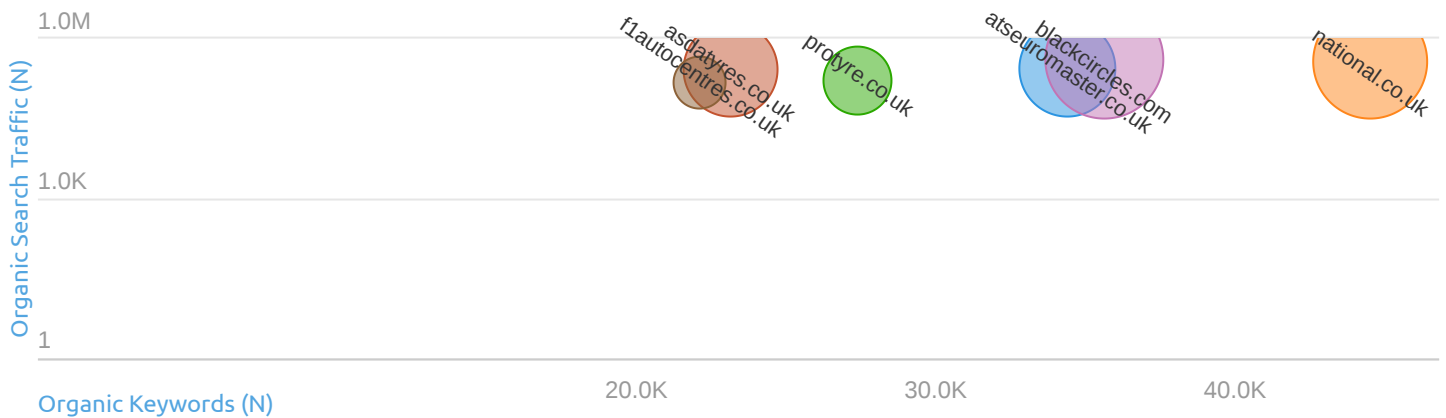

145.7K TRAFFIC

The number of users expected to visit the website in the following month on condition that average monthly organic traffic stays relatively the same

\$84.0K TRAFFIC COST

Estimated price of organic keywords in Google AdWords

Organic Search: Competitive Position Map

UK | f1autocentres.co.uk

Organic Search: Top Competitors 1 - 100 (7,922)

UK | f1autocentres.co.uk

Domain	Competition Level ▼	Common Keywords	SE Keywords	SE Traffic	SE Traffic Price (USD)	Ads Keywords
atseuromaster.co.uk	34%	3.7k	34.5k	269.4k	259.9k	33
national.co.uk	33%	3.9k	44.5k	378.8k	482.6k	335
protyre.co.uk	31%	3.0k	27.4k	161.6k	140.1k	178
asdatyres.co.uk	30%	2.6k	23.1k	257.3k	146.9k	10
blackcircles.com	27%	3.2k	35.6k	416.7k	208.9k	256
tyre-shopper.co.uk	25%	2.1k	11.7k	78.9k	166.6k	49
comparetyres.com	23%	1.7k	10.9k	40.8k	23.3k	0
tyres.co.uk	22%	1.7k	11.3k	39.1k	35.1k	44