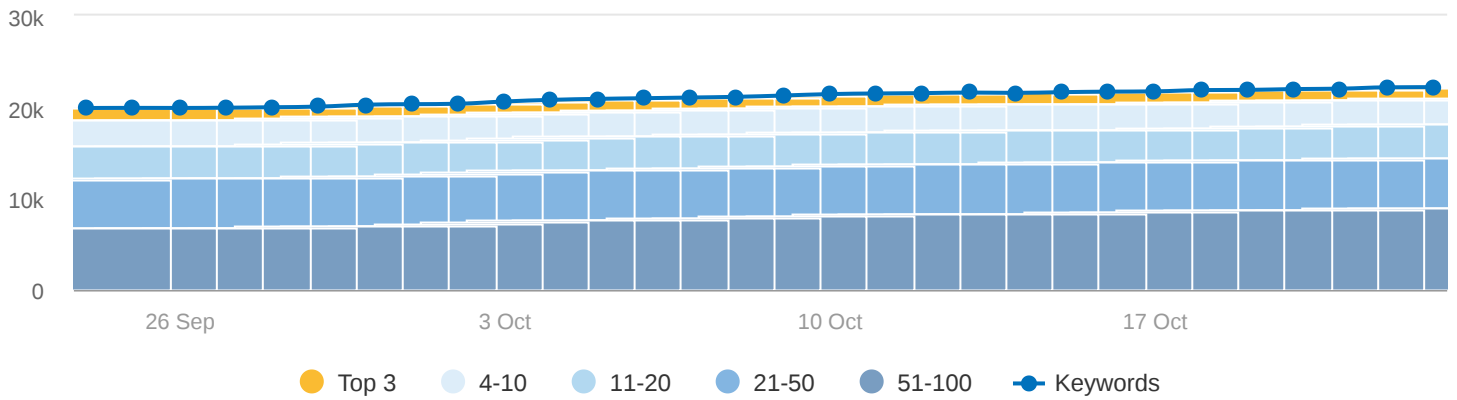

Organic Research: Positions (Desktop)

22.2K KEYWORDS

The number of keywords bringing users to the website via Google's top 100 organic search results

145.7K TRAFFIC

The number of users expected to visit the website in the following month on condition that average monthly organic traffic stays relatively the same

£74.1K TRAFFIC COST

Estimated price of organic keywords in Google AdWords

Organic Search: Keywords chart

f1autocentres.co.uk | UK | 1 Month

Organic Search: Positions 1 - 100 (371)

UK | f1autocentres.co.uk

Filtered by:

Include > Pos > Less than > 16

Include > Pos > Greater than > 1

Include > Keyword difficulty > Less than > 50

Include > Keyword difficulty > Greater than > 29

Include > Intent > Equal > Transactional

Intent type: **I** Informational **N** Navigational **C** Commercial **T** Transactional

Keyword	Intent	Pos	Volume	KD	CPC (GBP)	URL	Traffic %	Costs %	Com.	Result	Last Update
tyre repair near me	T	12 (13)	18,100	44.00	1.06	↗	0.16	0.33	0.37	34,700,000	a day ago
wheel alignment near me	T	8 (8)	8,100	49.00	0.50	↗	0.13	0.13	0.23	54,000,000	a day ago
puncture repair near me	T	9 (10)	5,400	36.00	0.99	↗	0.08	0.17	0.45	14,600,000	a day ago
tyre repairs near me	T	10 (11)	5,400	43.00	1.06	↗	0.08	0.16	0.37	10,100,000	2 days ago