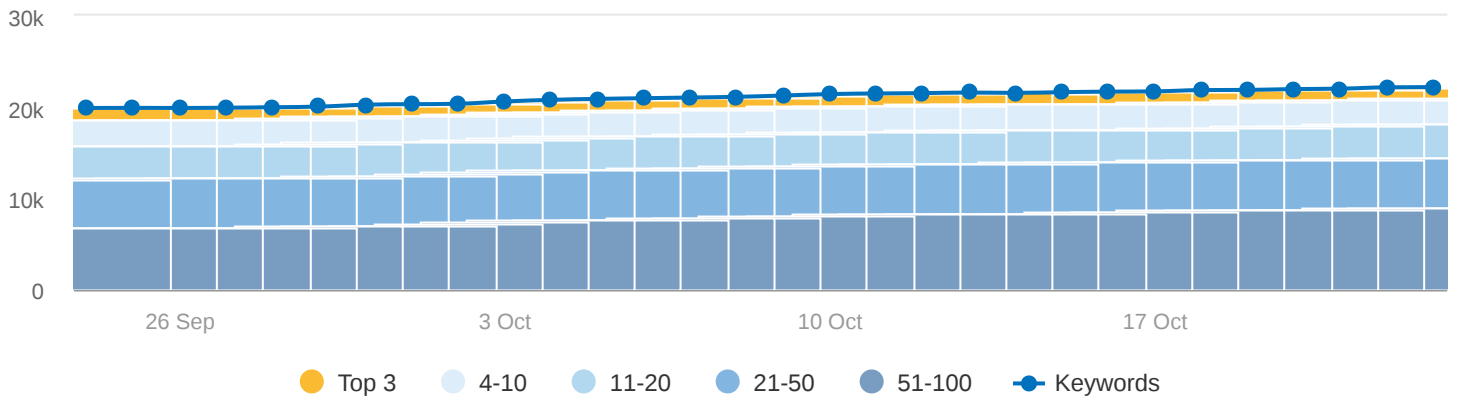

Organic Research: Positions (Desktop)

22.2K KEYWORDS

The number of keywords bringing users to the website via Google's top 100 organic search results

145.7K TRAFFIC

The number of users expected to visit the website in the following month on condition that average monthly organic traffic stays relatively the same

£74.1K TRAFFIC COST

Estimated price of organic keywords in Google AdWords

Organic Search: Keywords chart

f1autocentres.co.uk | UK | 1 Month

Organic Search: Positions 1 - 100 (334)

UK | f1autocentres.co.uk

Filtered by:

Include > Pos > Less than > 16

Include > Pos > Greater than > 1

Include > Intent > Equal > Transactional

Include > Keyword > Containing > Tyres

Intent type: **I** Informational **N** Navigational **C** Commercial **T** Transactional

Keyword	Intent	Pos	Volume	KD	CPC (GBP)	URL	Traffic %	Costs %	Com.	Result	Last Update
tyres near me	T	10 (10)	90,500	67.00	0.74	↗	1.36	1.99	0.97	160,000,000	a day ago
malvern tyres	N T	11 (11)	5,400	30.00	0.53	↗	0.03	0.03	0.09	64	a day ago
cheap tyres near me	T	13 (13)	5,400	76.00	0.61	↗	0.03	0.03	1.00	25,200,000	a day ago
yokohama tyres	I T	11 (11)	2,900	32.00	0.29	↗	0.03	0.02	1.00	13,900,000	4 days ago
tyres repair near me	T	9 (9)	2,900	34.00	1.06	↗	0.04	0.09	0.37	106,000,000	6 days ago